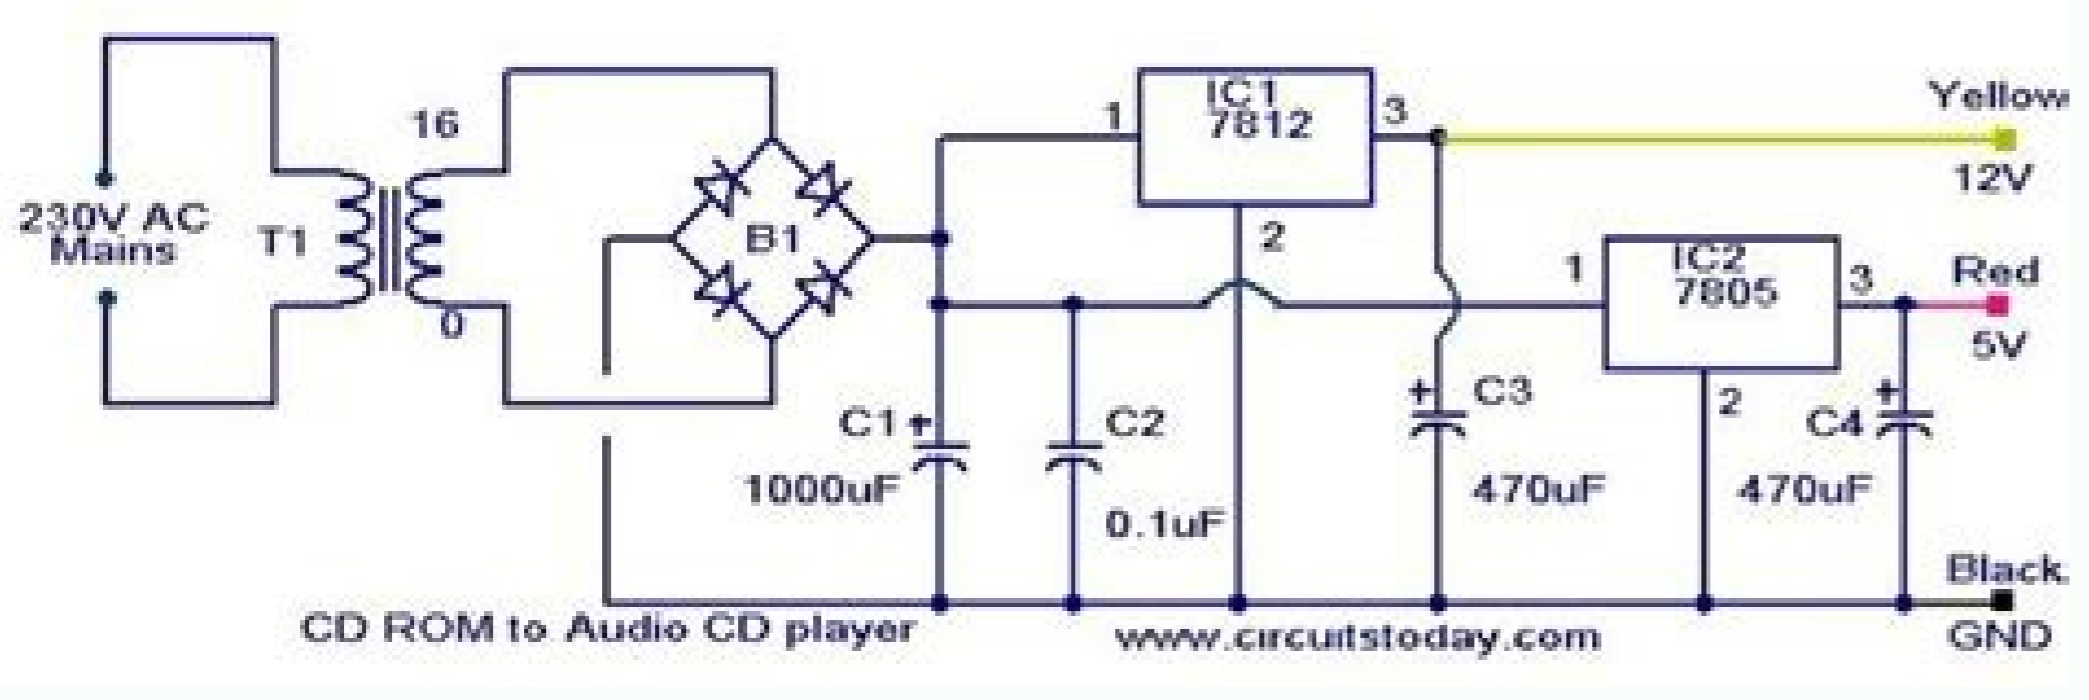

SANYO STK412-170
Two-Channel 10W Power Supply Audio Power Amplifier IC
100W x 100W

Features
The STK412-170 is a two-channel audio power amplifier IC. It is designed for use in portable audio equipment. The IC provides high efficiency, wide power bandwidth, and low distortion. It is also capable of driving two channels of audio power.

Package Dimensions
SOP-16 (16-Pin)

Pin Configuration
1: VCC1
2: VCC2
3: VCC3
4: VCC4
5: VCC5
6: VCC6
7: VCC7
8: VCC8
9: VCC9
10: VCC10
11: VCC11
12: VCC12
13: VCC13
14: VCC14
15: VCC15
16: VCC16

Manufacturer
SANYO Semiconductor Co., Ltd.
Sanyo Building, 1-1-1, Honcho, Bunkyo-ku, Tokyo 114, Japan
Tel: +81 (0)3 4380 1111
Fax: +81 (0)3 4380 1112
E-mail: sanyo@semicon.sanyo.co.jp

UMT2222A / SST2222A / MM5T2222A / PN2222A

NPN Medium Power Transistor (Switching)
UMT2222A / SST2222A / MM5T2222A / PN2222A

Features
1) Beta > 100 (hFE)
2) Collector-Base Diode (SST2222A / PN2222A) (SST2222A / PN2222A)

Package (and wiring) and pinning configurations

Maximum ratings (Tc = 25°C)

Parameter	Symbol	Value
Collector-Base Voltage	V_{CB}	5 V
Collector-Emitter Voltage	V_{CE}	30 V
Emitter-Base Voltage	V_{EB}	5 V
Collector Current (DC)	I_C	100 mA
Collector Current (Pulse)	I_C(p)	1 A
Base Current (DC)	I_B	10 mA
Base Current (Pulse)	I_B(p)	100 mA
Power Dissipation (DC)	P_D	500 mW
Power Dissipation (Pulse)	P_D(p)	1 W
Storage Temperature Range	T_{stg}	-55 to 150 °C
Operating Temperature Range	T_{op}	-55 to 150 °C

Electrical characteristics (Tc = 25°C)

Parameter	Symbol	Value
Current Gain (DC)	h_{FE}	100
Current Gain (Pulse)	h_{FE}(p)	100
Collector-Emitter Saturation Voltage	V_{CE(sat)}	0.2 V
Collector Current (DC)	I_C	100 mA
Base Current (DC)	I_B	10 mA
Collector-Emitter Voltage	V_{CE}	30 V
Collector Current (DC)	I_C	100 mA
Base Current (DC)	I_B	10 mA
Collector-Emitter Voltage	V_{CE}	30 V
Collector Current (DC)	I_C	100 mA
Base Current (DC)	I_B	10 mA

ROHM

HD74LS04/HD74LS05

CIRCUIT SCHEMATIC

SPIN ARRANGEMENT

RECOMMENDED OPERATING CONDITIONS

Parameter	Symbol	Value
Supply Voltage	V_{CC}	5 V
Input Voltage	V_I	0 to 5 V
Output Voltage	V_O	0 to 5 V
Input Current	I_I	1 mA
Output Current	I_O	10 mA
Power Dissipation	P_D	100 mW

ELECTRICAL CHARACTERISTICS (Tc = 25°C)

Parameter	Symbol	Value
Propagation Delay (Low to High)	t_{PLH}	10 ns
Propagation Delay (High to Low)	t_{PLL}	10 ns
Setup Time	t_{SU}	10 ns
Hold Time	t_{HO}	10 ns
Transition Time	t_T	10 ns

TESTING CHARACTERISTICS (V_{CC} = 5V, Tc = 25°C)

Parameter	Symbol	Value
Propagation Delay (Low to High)	t_{PLH}	10 ns
Propagation Delay (High to Low)	t_{PLL}	10 ns
Setup Time	t_{SU}	10 ns
Hold Time	t_{HO}	10 ns
Transition Time	t_T	10 ns